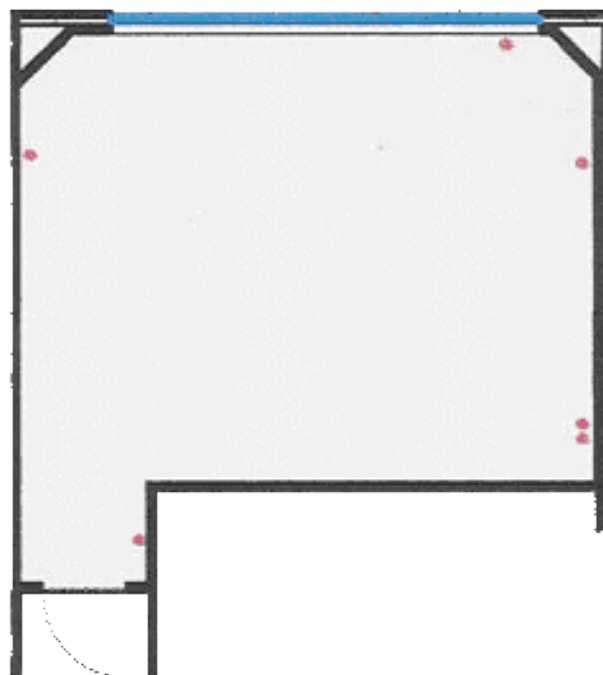

Technical Specifications Room

Zolder

Room	Dimensions	Surface	Height	Theatre	School	U Shape	Electricity
Zolder	5m08x6m55	30m²	2m80	30	18	18	Single – phase circuit 20 A – 230 V Total: 40 A = 8800 W

Basic equipment:

- Projection Screen
- ADSL
- Flipchart - tables / chairs conference

Options: Overhead projector, LCD projector

A. Gossetlaan 11
1702 Groot-Bijgaarden

Tel.: +32 2 467 28 00
Fax: +32 2 467 28 08

mail@brusselskart.be
www.brusselskart.be

mail@brusselskartexpo.be
www.brusselskartexpo.be

HR 608367
BTW BE 0459.276.786